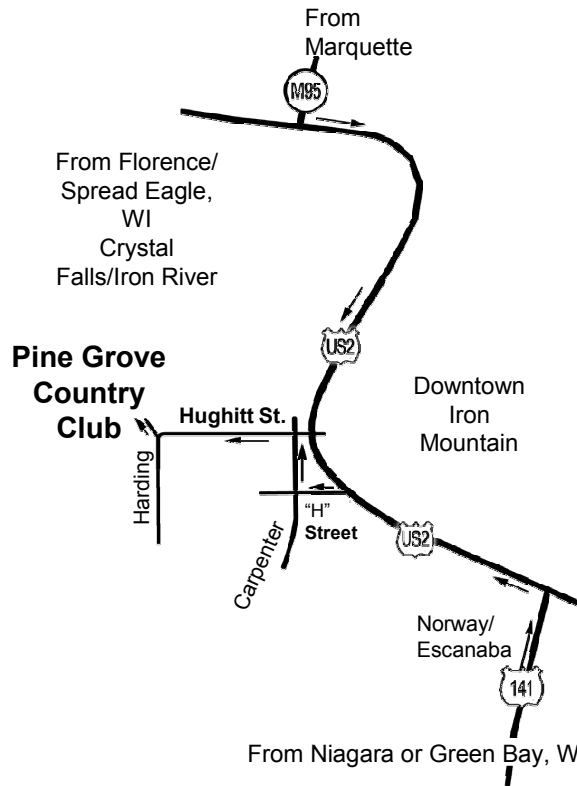

Open Play and UPGA rates includes cart.

*Weekend rates apply to Fridays, Saturdays, and Sundays.

Susie Fox
Golf Professional

(906) 774-3493
susie.fox@charterinternet.com

From Marquette or Iron River:

US Hwy 2 south/east into Iron Mountain.
Turn right (west) on Hughitt Street. Continue for 16 blocks on Hughitt to PGCC – a stone-pillared entrance.

From Green Bay:

US Hwy 41 north to US Hwy 2. Turn left on US Hwy 2 into Iron Mountain.
Turn left (west) on "H" Street (stop light – left turn lane). Follow "H" for a ½ mile. Turn right onto Carpenter Avenue (stop light) and follow Carpenter for a ½ mile. Turn left on Hughitt Street and continue for 14 blocks on Hughitt to PGCC a stone-pillared entrance.